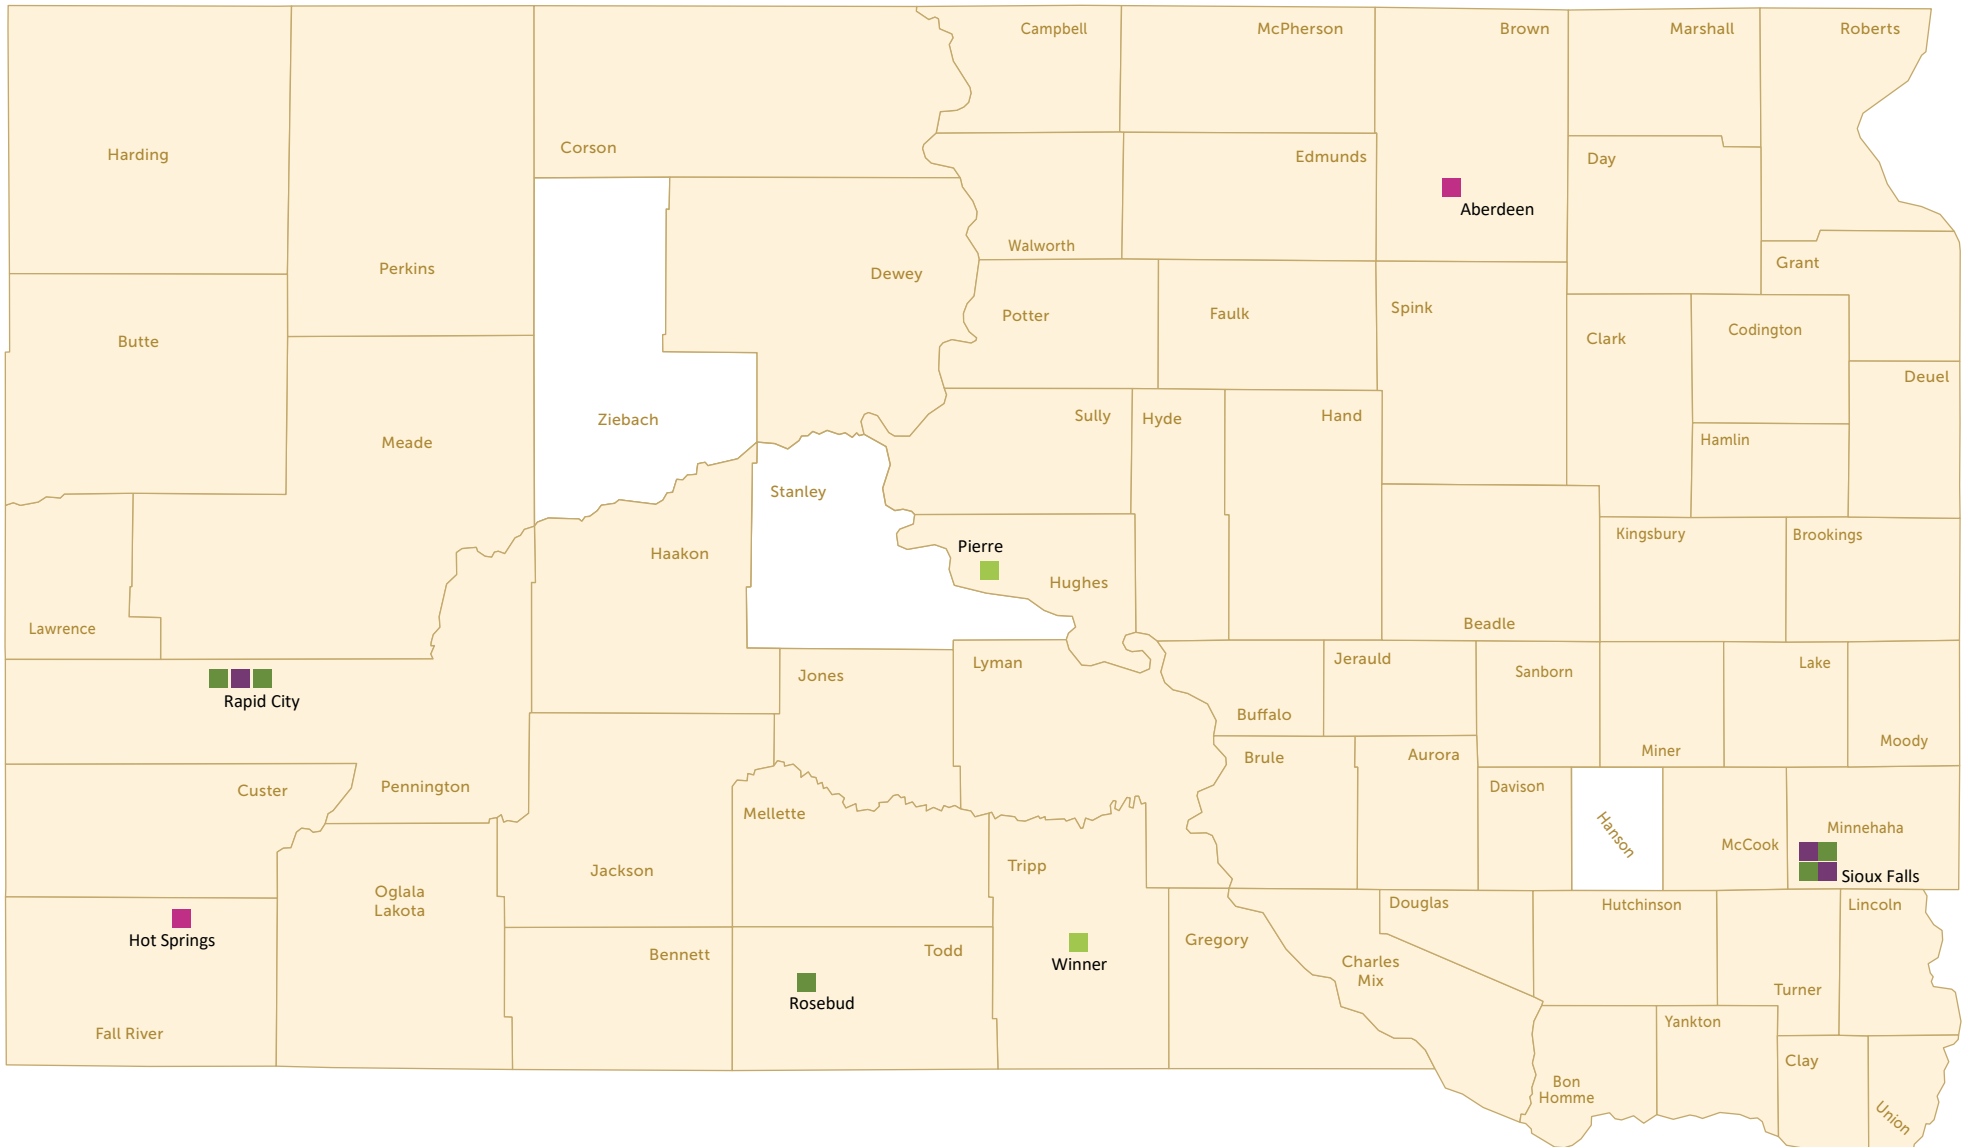

South Dakota In-State AIR Ambulance Service Map

5 In-State Air Ambulance Services (Active)

- Rotor-Wing Ambulance Service Locations
- Secondary Rotor-Wing Base Location from Primary Air Ambulance Service
- Fixed-Wing Ambulance Service Locations
- Secondary Rotor-Wing Base Location from Primary Air Ambulance Service