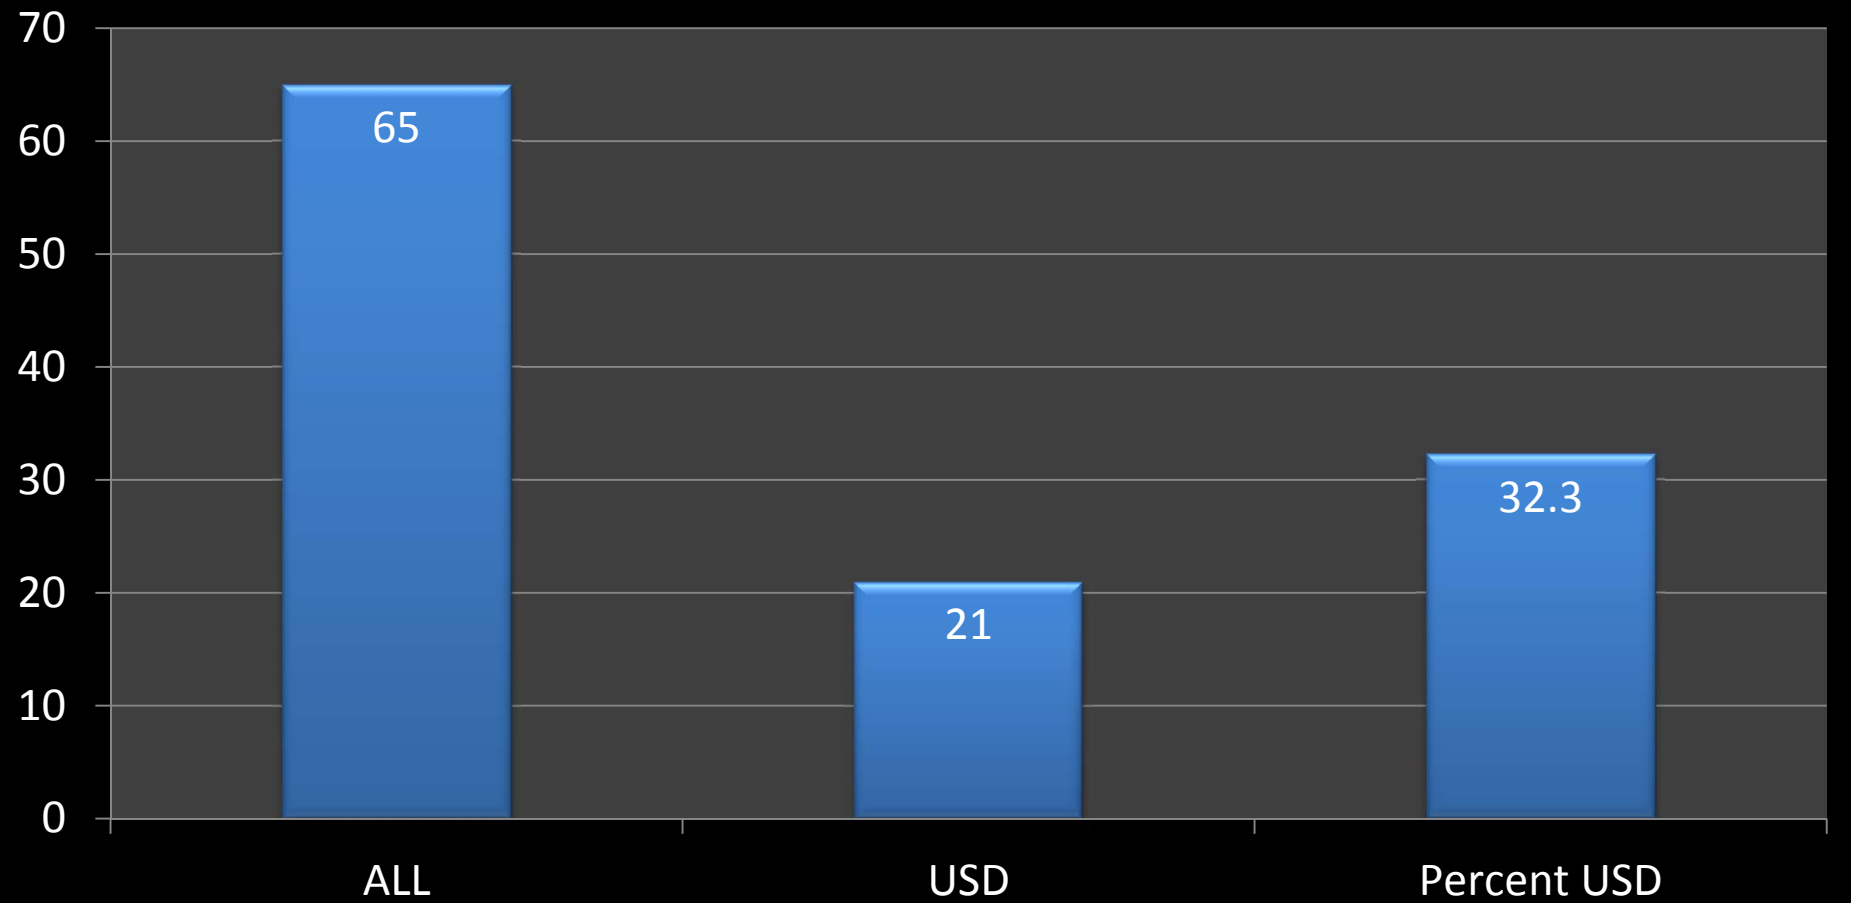

1st Year Residents 2000-2009

1st Year Residents 2000-2009

Graduates 2003 - 2012

Graduates 2003 - 2012

Graduates 2003-2009 Practicing in South Dakota

Graduates 2003-2012 Practicing/Practiced in Towns < 10,000