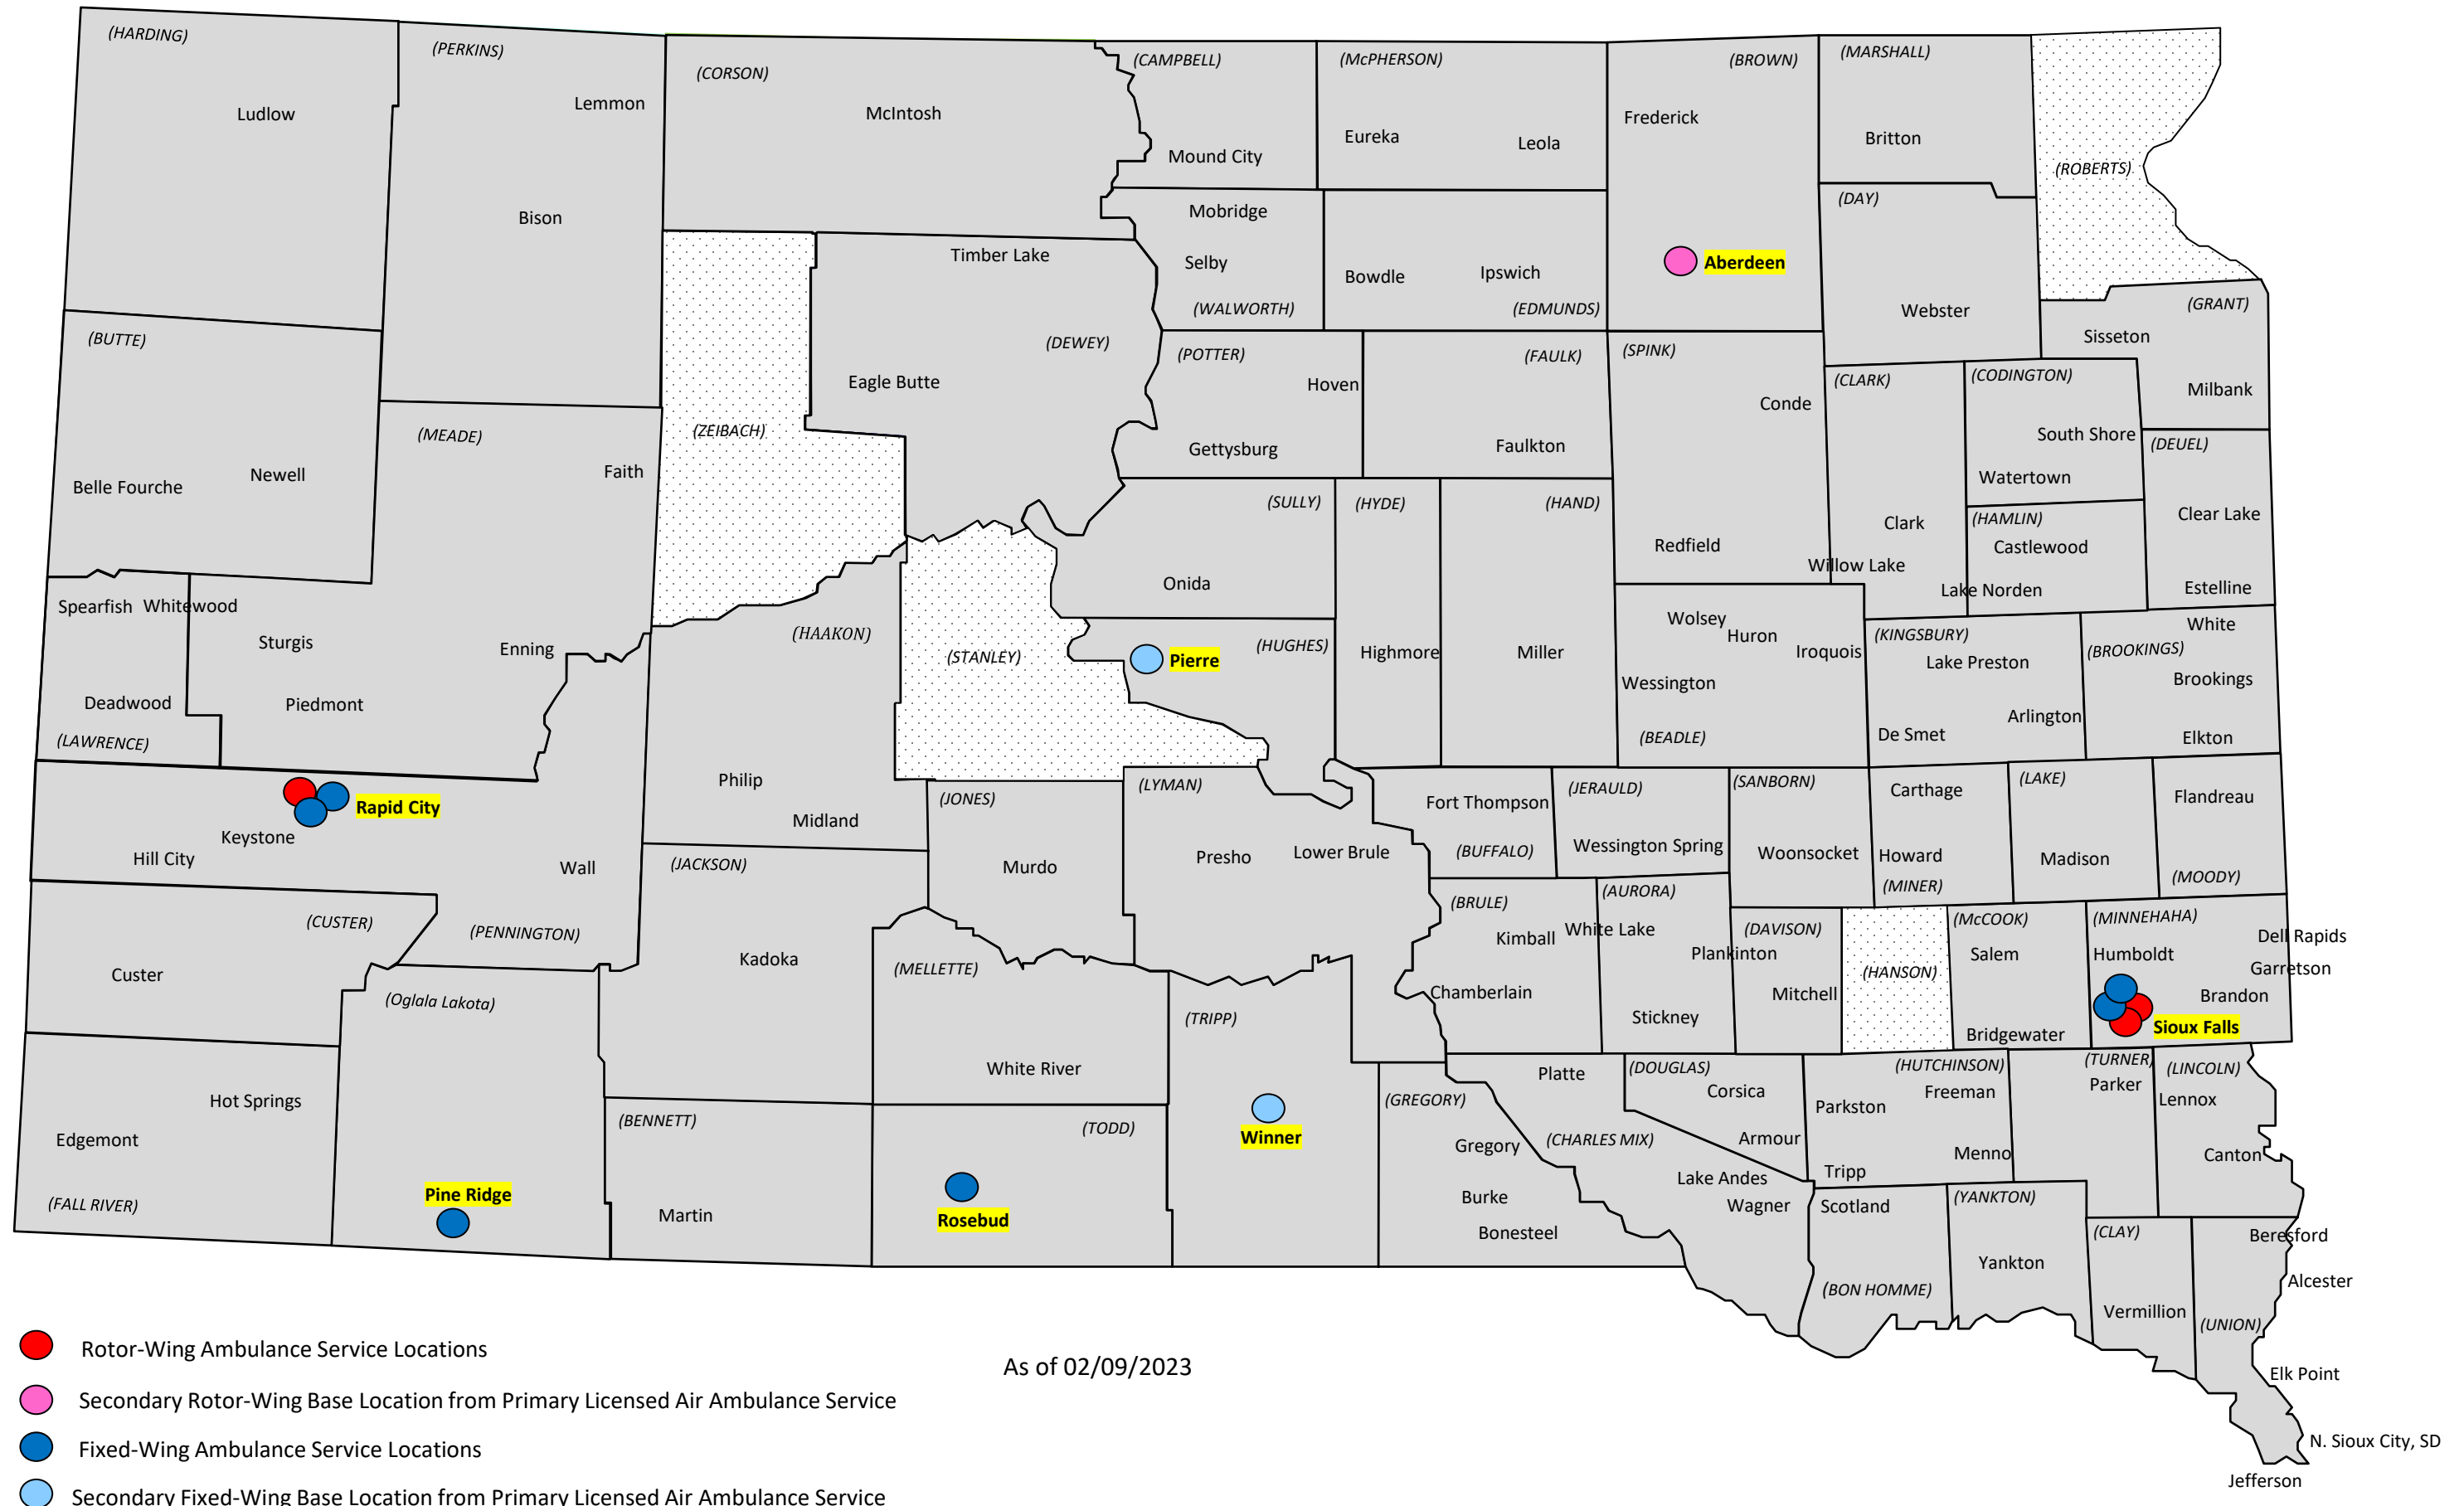

South Dakota In-State Air Ambulance Service Map

6 In-State Air Ambulance Services (Active)
1 Inactive In-State Air Ambulance Service

- Rotor-Wing Ambulance Service Locations
- Secondary Rotor-Wing Base Location from Primary Licensed Air Ambulance Service
- Fixed-Wing Ambulance Service Locations
- Secondary Fixed-Wing Base Location from Primary Licensed Air Ambulance Service